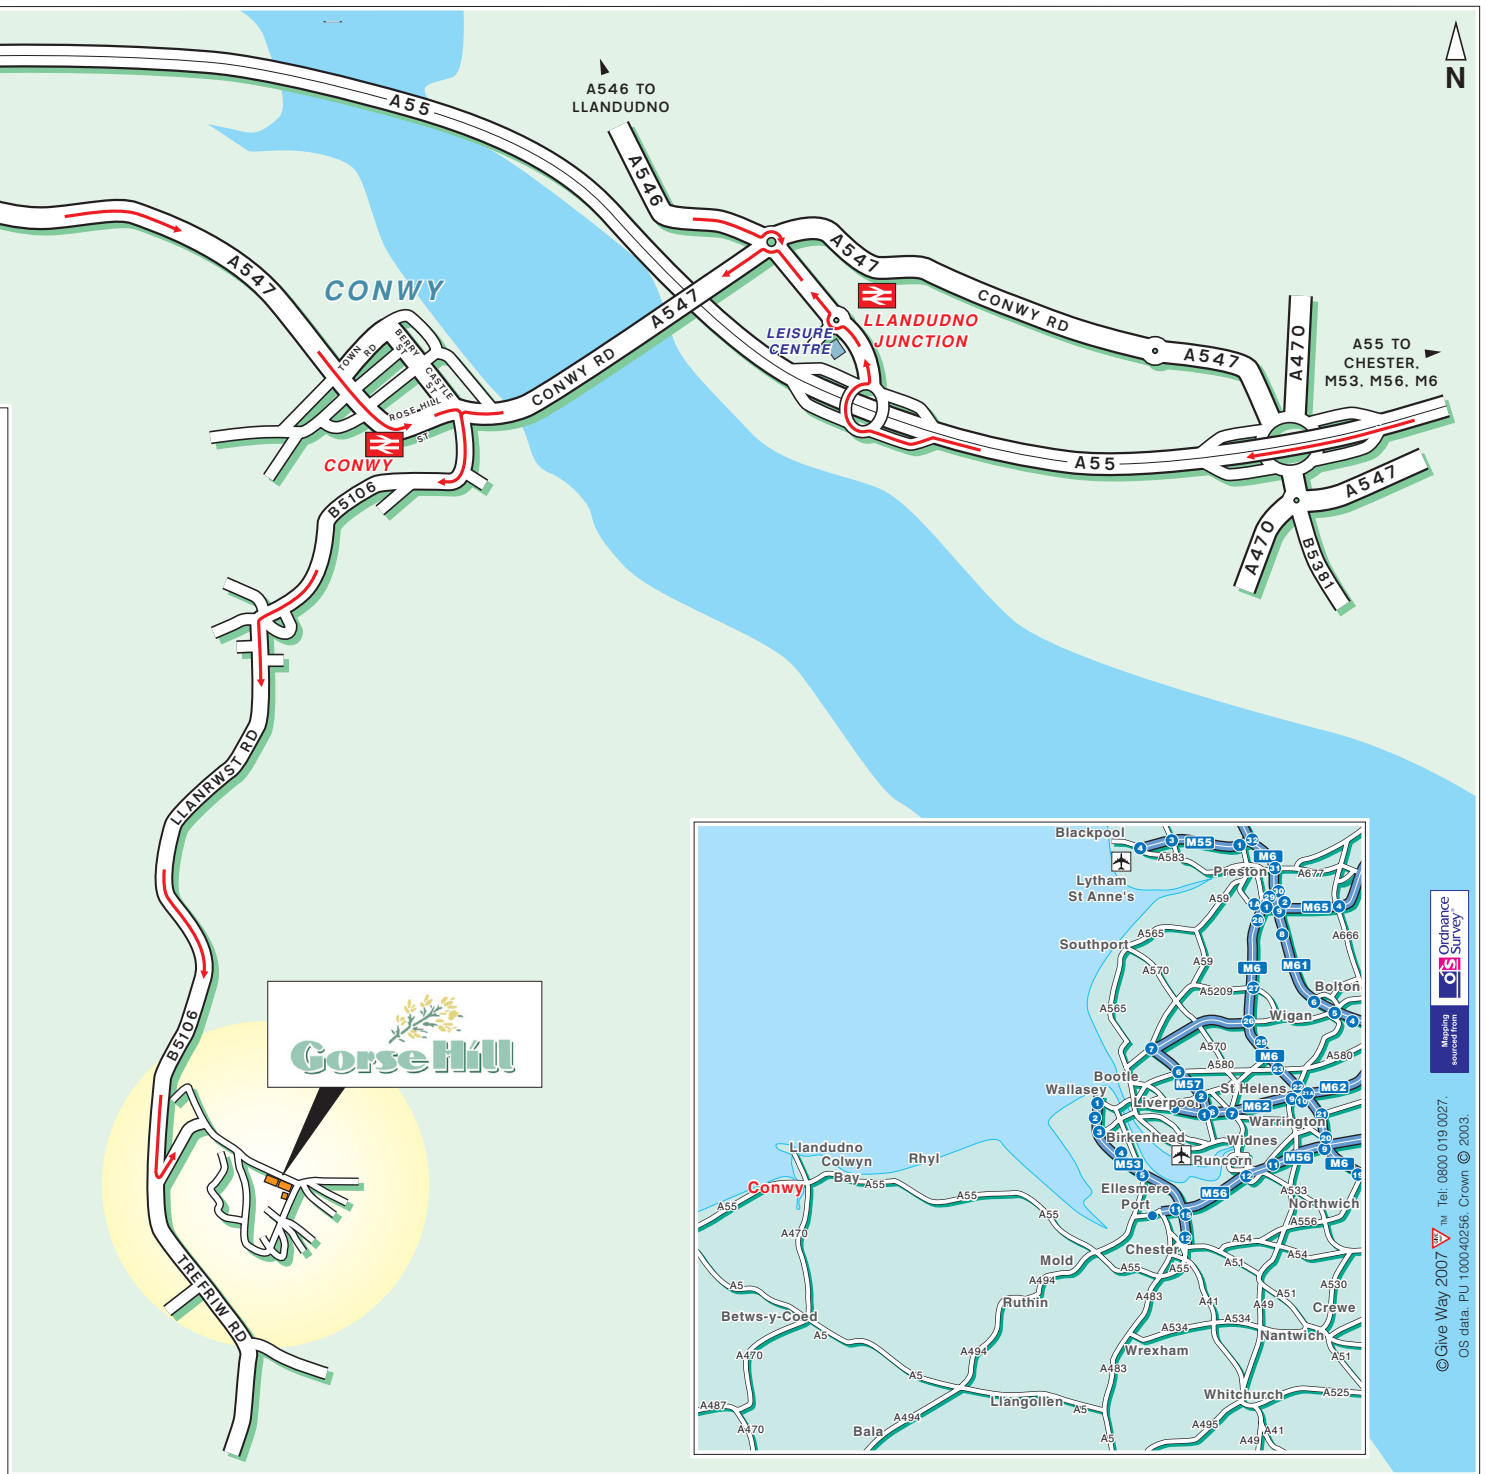

Gorse Hill Caravan Park

Trefriw Road
Conwy
LL32 8HJ

Tel: 01492 593465
Fax: 01492 573687

Public Transport

By Rail, Conwy Station.
Approximately 10 minutes taxi ride away.
For information on train operators and times phone National Rail Enquiries on 0845 7484950.

By Air, Liverpool Airport.
Approximately 40 minutes drive away.

Ordnance Survey
Mapping sourced from

© Give Way 2007. Tel: 0800 019 0027.
OS data. PU 100040256. Crown © 2003.